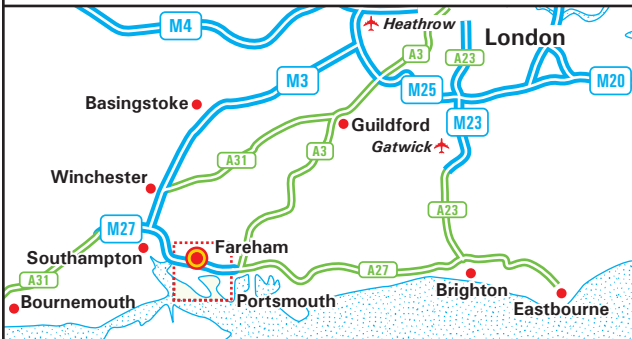

### From the M3

- Follow the M3 southbound towards Southampton.
- Leave the M3 at junction 14 and join the M27 eastbound towards Portsmouth.
- Leave the M27 at junction 9, and at the roundabout at the top of the sliproad, take the first exit onto Whiteley Way.
- Take the third exit at the next roundabout onto Parkway.
- Follow the road around to the left, our office is located on the right-hand side.

### From the A3/A3(M)

- Follow the A3 southbound towards Portsmouth.
- Leave the A3(M) at junction 5 and join the A27 westbound towards Southampton.
- Continue onto the M27, then leave the M27 at junction 9.
- At the roundabout at the top of the sliproad, take the third exit onto Whiteley Way.
- Take the third exit at the next roundabout onto Parkway.
- Follow the road around to the left, our office is located on the right-hand side.