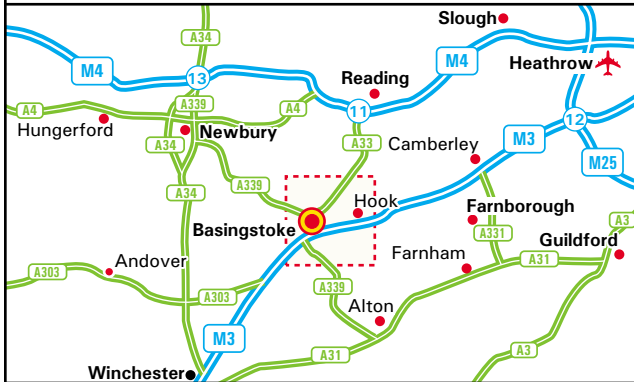

### From the M3 J6

- Leave the M3 at Junction 6, (signed Basingstoke, Newbury, Alton & A339).
- At the Blackdam roundabout take the second exit onto the A339 (Ringway East) signposted Basingstoke.
- Take the first exit onto Churchill Way East (A3010).
- Leave Churchill Way East at the next slip road.
- Pass under Churchill Way East then turn right into Basing View.
- Shoosmiths is located shortly on the left-hand side.

### From the M4 J11

- Leave the M4 and join the A33 towards Basingstoke.
- At the roundabout junction with the A339 (Ringway) take the second exit on to the Ringway East towards the M3.
- Take the first exit on to the A3010 (Churchill Way East).
- Leave Churchill Way East at the next slip road.
- Pass under Churchill Way East then turn right into Basing View.
- Shoosmiths is located shortly on the left-hand side.