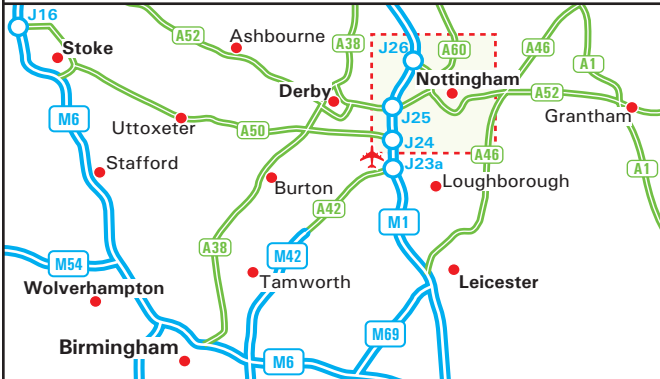

shoosmiths

Shoosmiths
 Waterfront House, Waterfront Plaza
 35 Station Street
 Nottingham NG2 3DQ
 Tel: 08700 865000 - Fax: 08700 865001
 Email: nottingham@shoosmiths.co.uk

- From M1 (Southbound)**
- Leave the M1 at J26 (signed Nottingham, Ilkeston, Ripley & A610).
 - Join the A610 towards Nottingham.
 - The A610 leads to Canning Circus, where it becomes one way.
 - Continue down the hill (Wollaton Street) and turn right into Tollhouse Hill and continue to a roundabout.
 - Take the second exit onto Maid Marian Way (A6008).
 - The road bears left onto the one way system, continue past Broad Marsh Shopping Centre on the left, bear right and then turn left to join Canal Street.
 - Continue to the roundabout and take the fourth exit coming back on yourself.
 - Take the first left onto Trent Street and turn left onto Station Street
 - Continue past the station on the right, and you will find us situated on the left hand side.
- From M1 (Northbound)**
- Leave the M1 at J24 and join the A453 towards Nottingham City Centre.
 - Continue past Clifton, where the A453 briefly runs alongside the A52.
 - Stay in the left hand lane and continue on the A453 over the flyover towards Nottingham City Centre.
 - Continue for approx. 1.5 miles past Homebase on the left.
 - At the traffic lights junction with the A6008 turn right onto the A6008.
 - At the next set of lights, turn right onto Waterway Street West.
 - At the next set of lights, bear left.
 - At the next set of lights, continue ahead onto Queens Road.
 - At the traffic lights at the top of Queens Road, turn left, go over the railway bridge and at the next set of lights turn left.
 - Waterfront House is then situated just after Jurys Inn Hotel on the right hand side.
- By Train**
- Nottingham Midland Station is a short walk from Shoosmiths.
- Parking**
- Limited on site parking is available. Please call 08700 865000 prior to your visit if you would like to book a space.
 - Access to the car park is via the driveway between Capital One and Waterfront House. On arrival at the roller shutter gate on your right hand side, please leave your car and press the intercom for access.