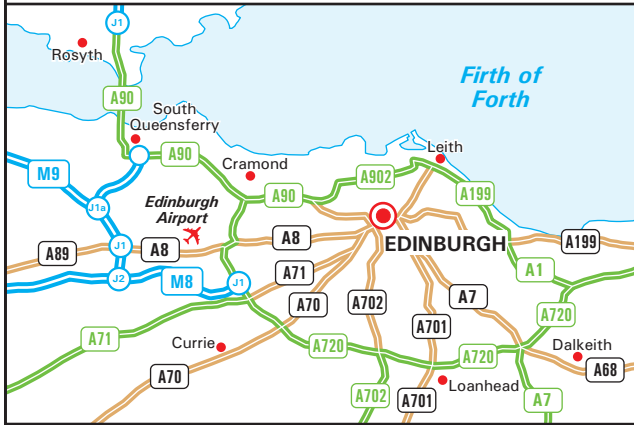

### By Train

- Edinburgh Waverley station is served regularly by trains from Glasgow, Newcastle and London King's Cross stations.
- The station is a 15 minute walk from our offices.
- Haymarket station receives services from Edinburgh Waverley, Glasgow, Dundee, Aberdeen and Inverness.
- Haymarket station is a 10 minute walk from our offices.

### By Air

- Edinburgh is the nearest airport, from here catch the Airlink (100) express bus to the city centre, it stops on Lothian Road.