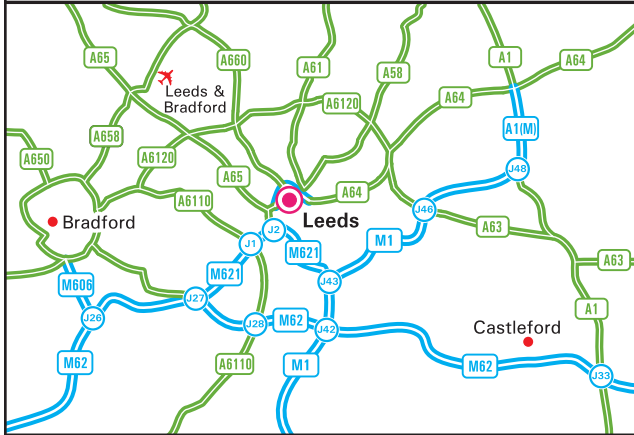

# SHOOSMITHS

**Platform**  
**New Station Street**  
**Leeds LS1 4JB**  
**Tel: 03700 86 7300 - Fax: 03700 86 7301**  
**DX 26414 Leeds**  
**Email: leeds@shoosmiths.co.uk**

### From M1

- Leave the M1 at Junction 43 and join the M621.
- Continue on the M621 to Junction 3 (signposted "City Centre & Holbeck").
- Follow the signs for the City Centre and the A653, which leads onto Neville Street.
- Pass over the River Aire, and Direct Line on your left.
- For Parking - At the traffic lights turn right onto Sovereign Street.
- Take the first left onto Pitt Row and follow the road around to the end.
- The entrance is the shutter gate/garage door underneath the arches.
- The entrance is signed with the Platform logo.

### From M62 (Westbound)

- Leave the M62 at Junction 29 (signposted "London, Leeds, Wakefield and M1").
- Join the M1 Northbound following signs for Leeds City Centre (follow directions above from M1).

### By Train

- Leeds is the nearest mainline railway station.
- Platform is directly above Leeds Train Station. When leaving the station through the turnstiles, proceed directly ahead towards Marks and Spencer's, using these doors to exit the entrance to Platform is on the right.
- For further information about train times and fares, please telephone National Rail Enquiries Line on 03457 48 49 50, or visit [www.nationalrail.co.uk](http://www.nationalrail.co.uk)