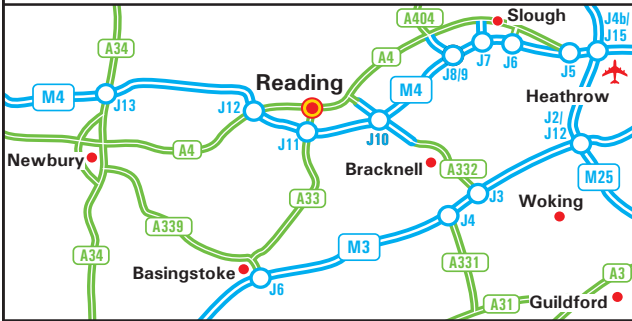

SHOOSMITHS

Shoosmiths
 Apex Plaza, Forbury Road
 Reading, Berkshire RG1 1SH
 (For Sat Nav use postal code RG1 1AX)
 Tel: 03700 868800 - Fax: 03700 868801
 DX 117879 Apex Plaza
 Email: reading@shoosmiths.co.uk

From M4

- Leave the M4 at junction 10 and join the A329(M) towards Reading.
- Leave the A3290 and join the A4 towards Central Reading.
- At the crossroads with the A329 carry on down the A4 towards Reading.
- Move to the right lane and take a right turn towards Town Centre & Caversham.
- Go to the end of the road and turn right at the lights on to the Ring Road in an anti-clockwise direction.
- Follow the road round to the left and go straight over the traffic lights.
- At the next roundabout take the first exit left.
- At the next roundabout go straight over, you will pass Apex plaza on your right hand side.
- At the next junction turn right and follow the road round to the back of the building to gain access to the car park.

Alternative parking

- For alternative parking leave Apex Plaza, turn left onto Forbury Road, take a left at the roundabout onto Vastern Road. Head under the railway bridge and take the first exit at the roundabout into the NCP Car Park. There are lifts and a staircase to Reading station concourse and a walkway to Apex Plaza near M&S.

From Maidenhead

- Join the A4 towards Reading.
- (See From M4 point 2).

By Train

- Apex Plaza is located directly next to Reading station and is accessible via a flyover from the main concourse.
- During the week the Railair Coach between Heathrow Airport and Reading Station runs every 15 minutes.
- For further train service information, please telephone the National Rail Enquiry Line 08457 48 49 50.